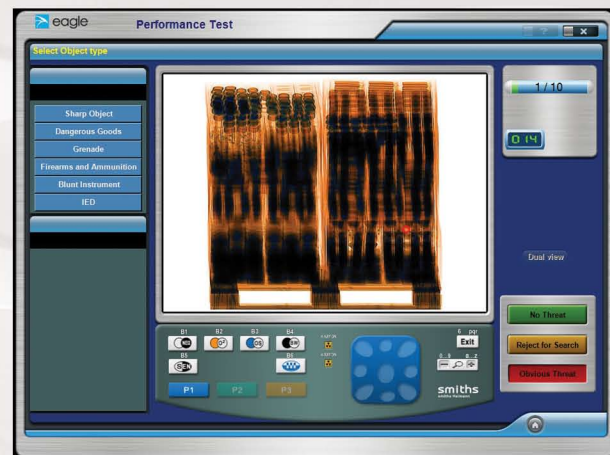

CONTACT DETAILS

For further information please contact us:

ICTS Europe Systems
Tavistock House, 4th Floor
Tavistock Square
London WC1H 9LG, UK

Tel: +44 (0) 207 874 7551
Email: eagle@icts.co.uk