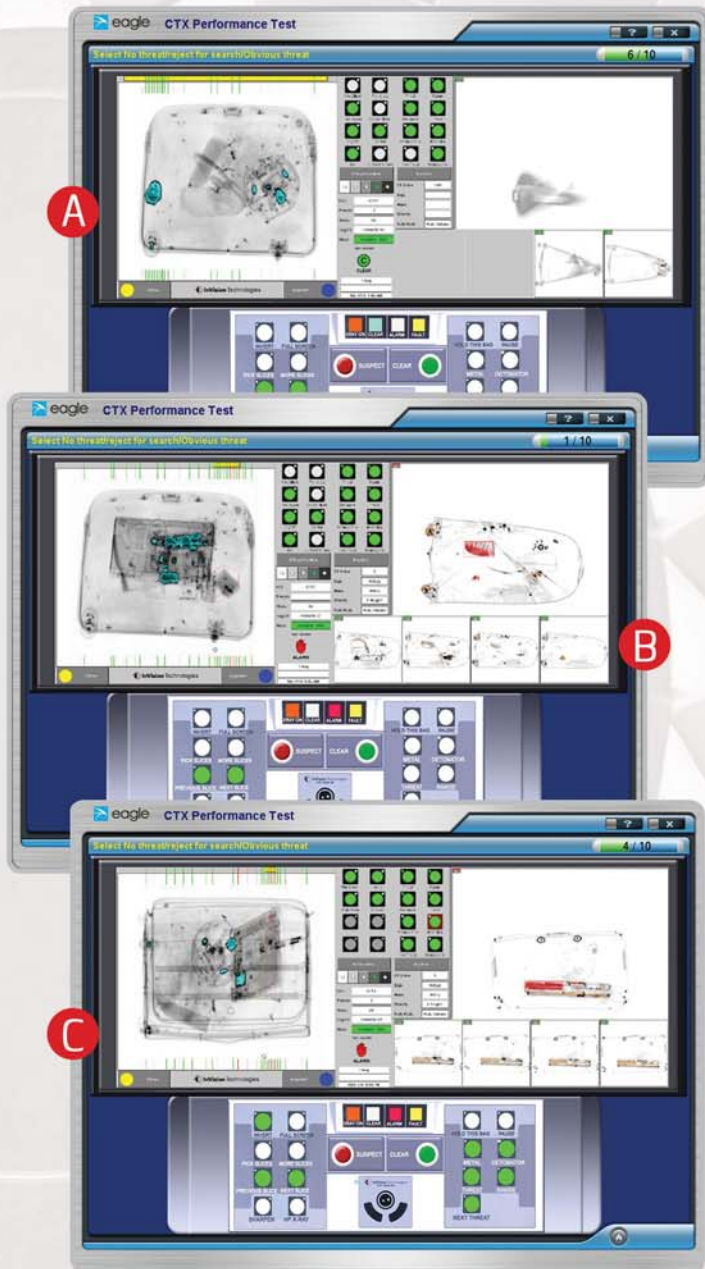

ICTS Europe Systems new CTX Training package is a unique add-on to Eagle's X-Ray Operators course. The package includes:

CTX simulator – Bag containing:  
 A) no suspect areas  
 B) one suspect area  
 C) two suspect areas

### CTX SIMULATOR

1. A simulator of GE CTX machine with an image-bank of IEDs and no-threat items in HBS. The simulator can be used for recurrent training and testing. The simulator includes the following machine features:

- SP
- CT
- Next/previous slice
- Next/previous threat (when applicable)

2. The simulator session consists of a series of images selected automatically and presented to the user in a random order. The images are selected based on parameters configured by the instructor, such as:

## CTX CONSOLE TOUR

- An interactive learning-module called "CTX Console Tour" explaining how to use the machine console
- A knowledge test consisting of multiple-choice questions, covering the contents of the "CTX Console Tour"
- Similar to the other courses on Eagle, the new module is fully flexible and could be modified to meet local regulations